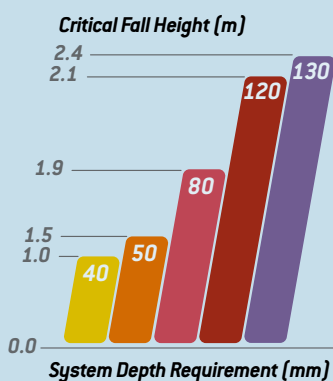

INTRODUCING CONIPLAY...

The CONIPLAY outdoor system has been fully tested for a range of critical fall heights and will reduce the risk of injury.

With 22 standard colours in the range, designers have plenty of freedom and scope to create fun, stimulating and UV resistant playground surfaces. The technical properties of the CONIPLAY system, including wear and weather resistance, are retained for an extended period, and the full range of CONIPLAY surfaces are tested and comply with international standards.

PLAYGROUND SURFACING TO MINIMISE THE RISK OF INJURY.

*Children want to enjoy carefree play and need an inspiring play surface that offers safety and protection. CONICA's playground surfaces are not only **EN:1177** certified but are also always functionally and technically state of the art.*

The CONIPLAY system has been rigorously tested across a range of Critical Fall Heights:

22 STANDARD COLOURS